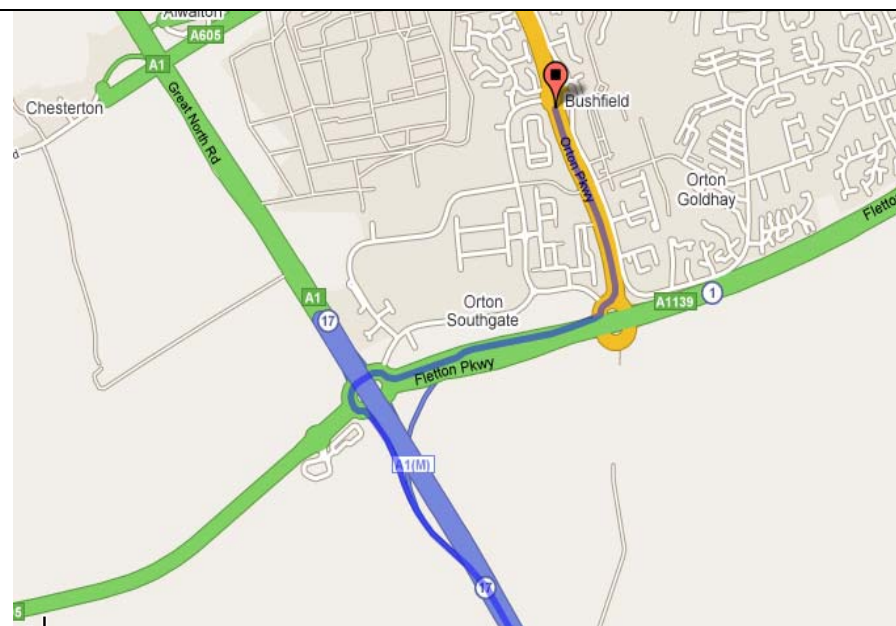

# GIRLS U10 2007/2008 AWAY GAME DIRECTIONS

## Directions to Peterborough Azure

Bushfield Sports Centre, Orton, Peterborough, PE2 5RQ  
Peterborough Azure Manager – TBA  
Steve Purnell – 07964 496259

Take the A1(M) North, then take Junction 17. Keep left on the slip road and then take the slip road for Peterborough Services.

At the roundabout take the forth exit signposted City Centre.

As you join the dual carriageway take the slip road signposted for the Orton Centre.

At the round about take the second left and at the next roundabout take the forth exit towards the Orton Centre.

The turn left into the Orton Centre and as you enter the car park turn left and the Sports Centre is at the end of the car parks.