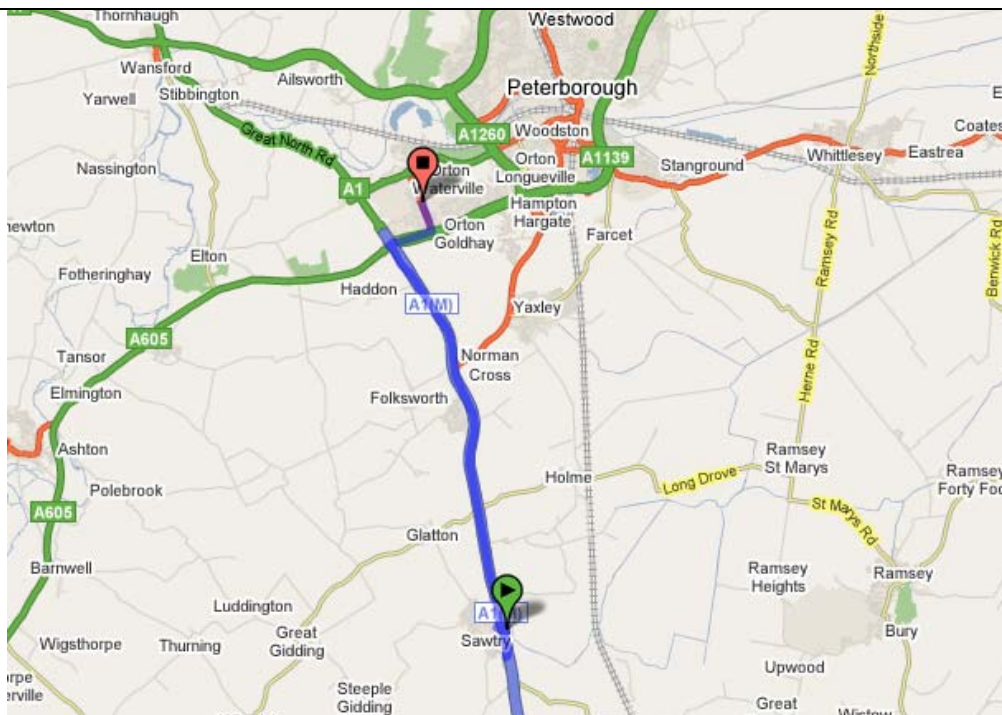

# GIRLS U10 2007/2008 AWAY GAME DIRECTIONS

## Directions to Peterborough Azure

Bushfield Sports Centre, Orton, Peterborough, PE2 5RQ  
Peterborough Azure Manager – TBA  
Steve Purnell – 07964 496259

Take the A1(M) North, then take Junction 17. Keep left on the slip road and then take the slip road for Peterborough Services.

At the roundabout take the forth exit signposted City Centre.

As you join the dual carriageway take the slip road signposted for the Orton Centre.

At the round about take the second left and at the next roundabout take the forth exit towards the Orton Centre.

The turn left into the Orton Centre and as you enter the car park turn left and the Sports Centre is at the end of the car parks.