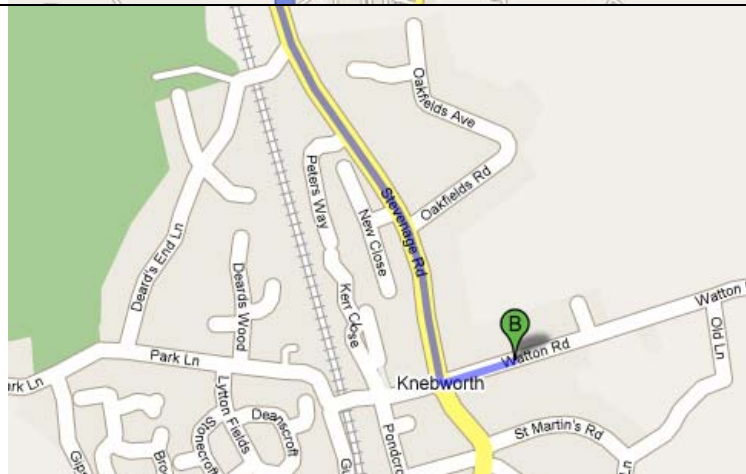

GIRLS U10 2007/2008 AWAY GAME DIRECTIONS

Directions to Knebworth Juniors

Knebworth Recreation Ground, Watton Road, Knebworth, Hertfordshire SG3 6AH
Knebworth Youth Manager – Denise Carter
Steve Purnell – 07964 496259

Take the A1 South and go straight over the roundabouts at Buckden, Little Barford, Sandy, the two at Biggleswade (Sainsbury & Homebase).

Then continue to follow the A1 until junction 7 and then exit.

Take the first turn on the roundabout onto the A602 towards Stevenage/Ware.

Then Continue straight over the next roundabout.

At the next roundabout take the 3rd exit onto Monkswood Way

At the next roundabout take the 1st exit for the B197/London Rd

Go straightover the next roundabout.

At the next roundabout, take the 1st exit onto Watton Road.

The recreation ground is then along Watton Road on the left.