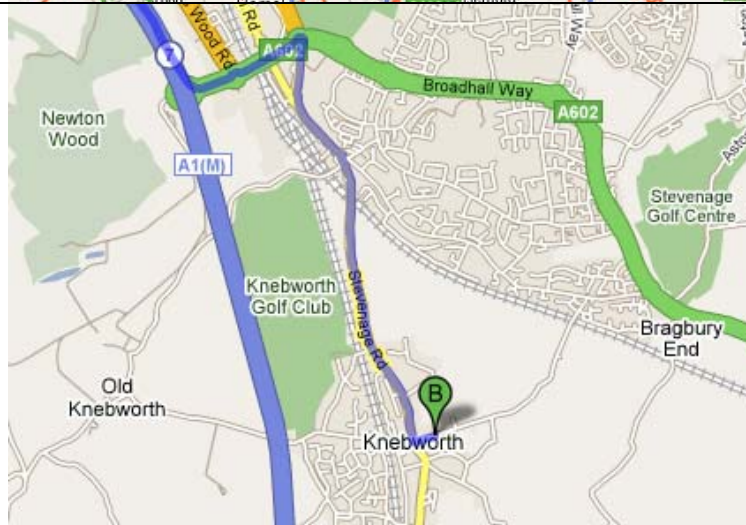

GIRLS U10 2007/2008 AWAY GAME DIRECTIONS

Directions to Knebworth Juniors

Knebworth Recreation Ground, Watton Road, Knebworth, Hertfordshire SG3 6AH
Knebworth Youth Manager – Denise Carter
Steve Purnell – 07964 496259

Take the A1 South and go straight over the roundabouts at Buckden, Little Barford, Sandy, the two at Biggleswade (Sainsbury & Homebase).

Then continue to follow the A1 until junction 7 and then exit.

Take the first turn on the roundabout onto the A602 towards Stevenage/Ware.

Then Continue straight over the next roundabout.

At the next roundabout take the 3rd exit onto Monkswood Way

At the next roundabout take the 1st exit for the B197/London Rd

Go straightover the next roundabout.

At the next roundabout, take the 1st exit onto Watton Road.

The recreation ground is then along Watton Road on the left.