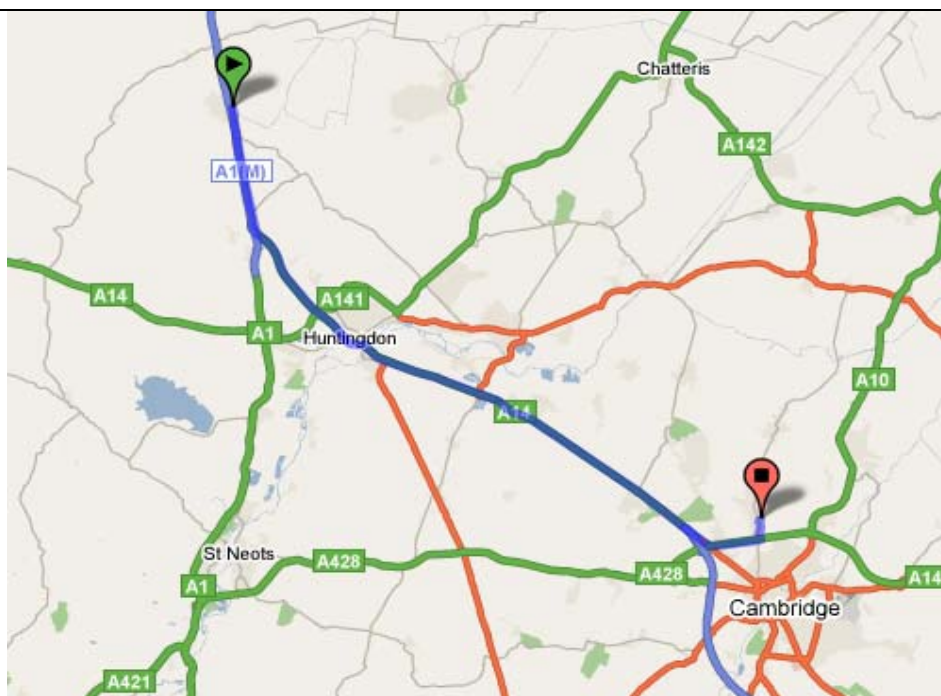

GIRLS U10 2007/2008 AWAY GAME DIRECTIONS

Directions to Histon Hornets

Histon & Impington Recreation Ground, New Road, Impington, CB4 9LU
Histon Manager – Nigel 07915 043203
Steve Purnell – 07964 496259

Take the A1(M) South, then take the **A14 towards CAMBRIDGE**.

At the M11 interchange, continue on the **A14 towards NEWMARKET**

Leave the A14 at the next junction and take the first exit on the roundabout onto Bridge Road.

Follow Bridge Road and take the second right on to New Road.