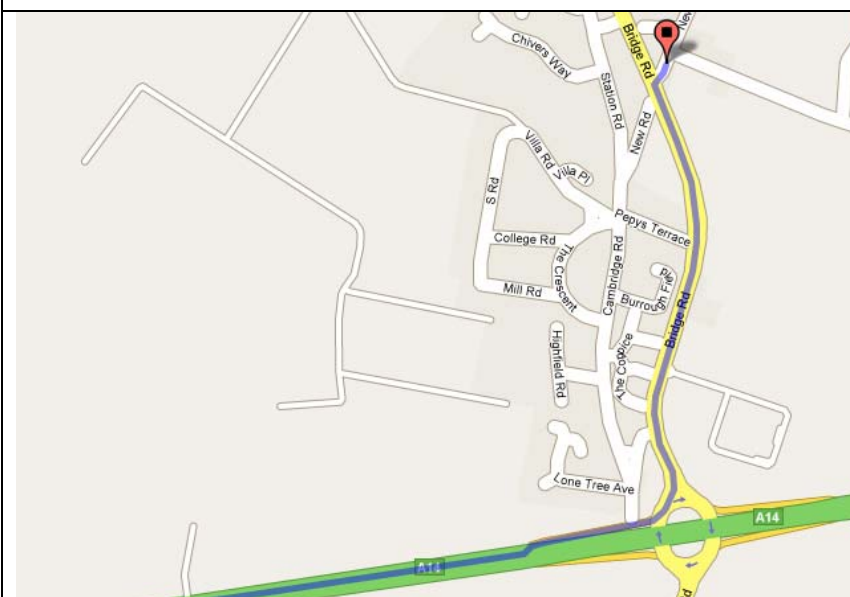

GIRLS U10 2007/2008 AWAY GAME DIRECTIONS

Directions to Histon Hornets

Histon & Impington Recreation Ground, New Road, Impington, CB4 9LU
Histon Manager – Nigel 07915 043203
Steve Purnell – 07964 496259

Take the A1(M) South, then take the **A14 towards CAMBRIDGE**.

At the M11 interchange, continue on the **A14 towards NEWMARKET**

Leave the A14 at the next junction and take the first exit on the roundabout onto Bridge Road.

Follow Bridge Road and take the second right on to New Road.

The recreation ground is then immediately on the right.