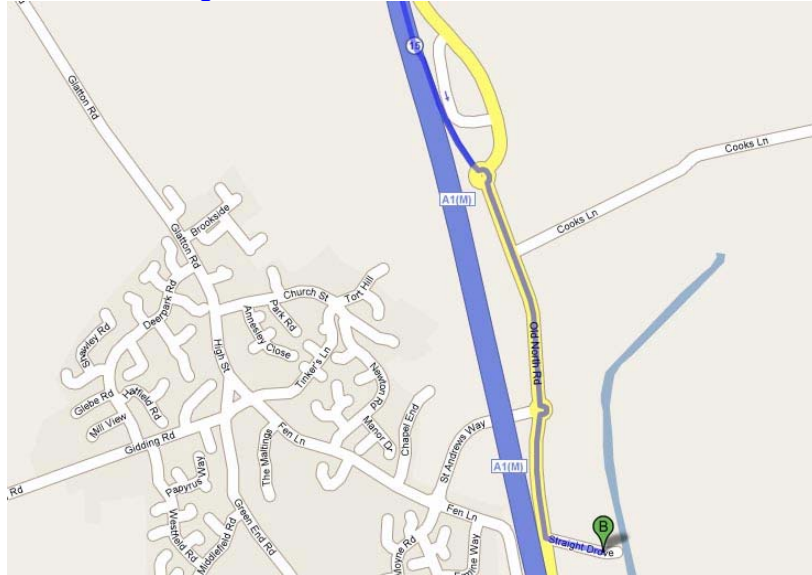

### When travelling from the South

Travel on the A1 northbound and leave the A1 at Junction 15.

At the roundabout take the first exit onto Toll Bar Way and follow the road along to the junction and turn left.

At the round about take the first exit and at the next round about take the second exit

After around 100m take the turning on the right (immediately after Scandstick) and follow the path over the bridge and turn left into Greenfields car park.

### When travelling from the North

Travel on the A1 southbound and leave at junction 15.

When you come to the roundabout take the second exit and follow the road.

Then take the second exit at the next round about and after around 100m take the turning on the left (Just before Scandstick) and follow the path over the bridge and turn left into Greenfields car park.