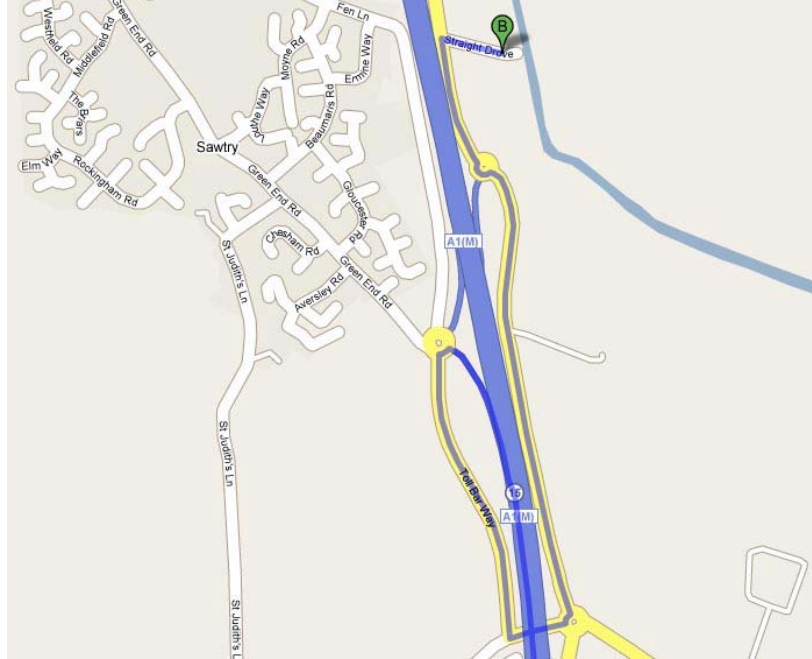

## Directions To Sawtry Colts At Greenfield, Straight Drove, Sawtry, PE28 5XN

Sawtry Colts Manager: Steve Purnell – 07964 496259

### When travelling from the South

Travel on the A1 northbound and leave the A1 at Junction 15.

At the roundabout take the first exit onto Toll Bar Way and follow the road along to the junction and turn left.

At the round about take the first exit and at the next round about take the second exit

After around 100m take the turning on the right (immediately after Scandstick) and follow the path over the bridge and turn left into Greenfields car park.

### When travelling from the North

Travel on the A1 southbound and leave at junction 15.

When you come to the roundabout take the second exit and follow the road.

Then take the second exit at the next round about and after around 100m take the turning on the left (Just before Scandstick) and follow the path over the bridge and turn left into Greenfields car park.