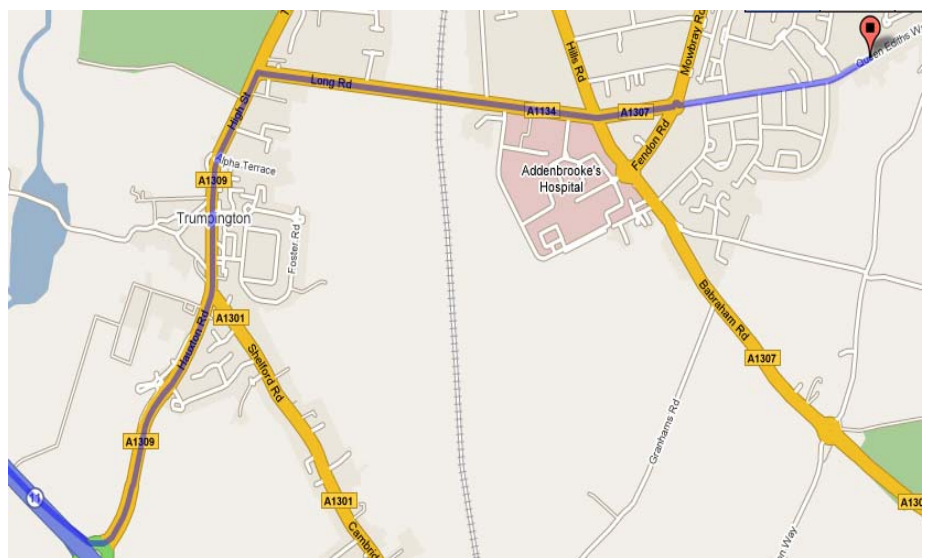

# GIRLS U10 2007/2008 AWAY GAME DIRECTIONS

## Directions to Cambridge City

Netherhall Upper School, Queen Ediths Way, Cambridge, CB1 8NN  
Cambride Manager – Natalia 07763 691098  
Steve Purnell – 07964 496259

Take the A1(M) South, then take the **A14 towards CAMBRIDGE**

At the M11 interchange, continue on the **M11 towards LONDON**

**Leave the M11 at Junction 11** and take the first turning onto the A1309 towards Cambridge.

Follow the A1309 until the intersection with the A1134 Long Road.

Follow the A1134, which will then become A1307 Queen Ediths Way.

Continue to follow Queen Ediths Way across the roundabout and follow the road until you see the School on the right hand side.