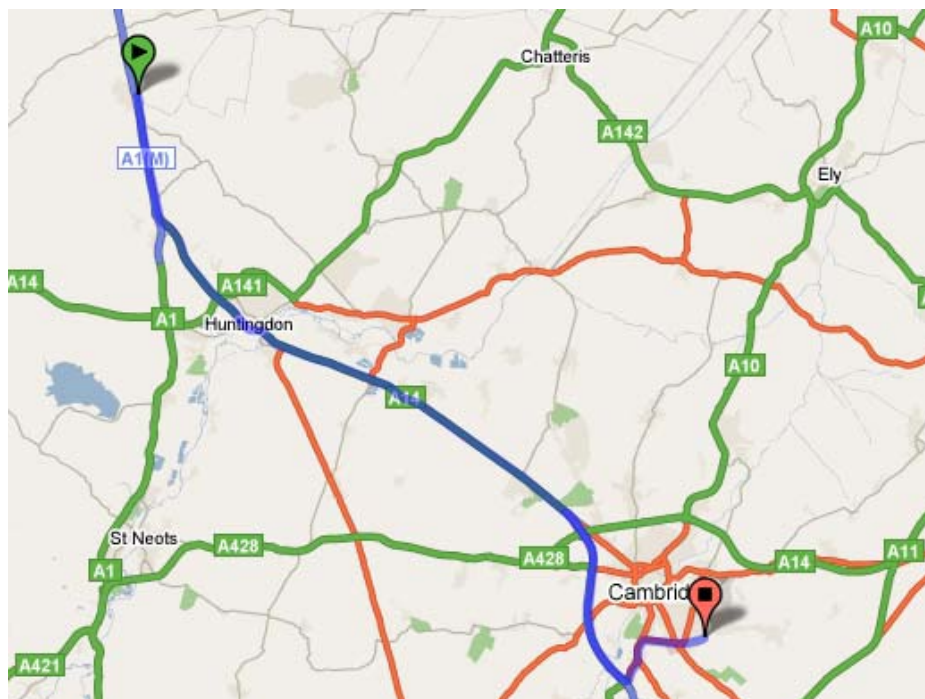

# GIRLS U10 2007/2008 AWAY GAME DIRECTIONS

## Directions to Cambridge City

Netherhall Upper School, Queen Ediths Way, Cambridge, CB1 8NN  
Cambride Manager – Natalia 07763 691098  
Steve Purnell – 07964 496259

Take the A1(M) South, then take the **A14 towards CAMBRIDGE**

At the M11 interchange, continue on the **M11 towards LONDON**

**Leave the M11 at Junction 11** and take the first turning onto the A1309 towards Cambridge.

Follow the A1309 until the intersection with the A1134 Long Road.

Follow the A1134, which will then become A1307 Queen Ediths Way.

Continue to follow Queen Ediths Way across the roundabout and follow the road until you see the School on the right hand side.