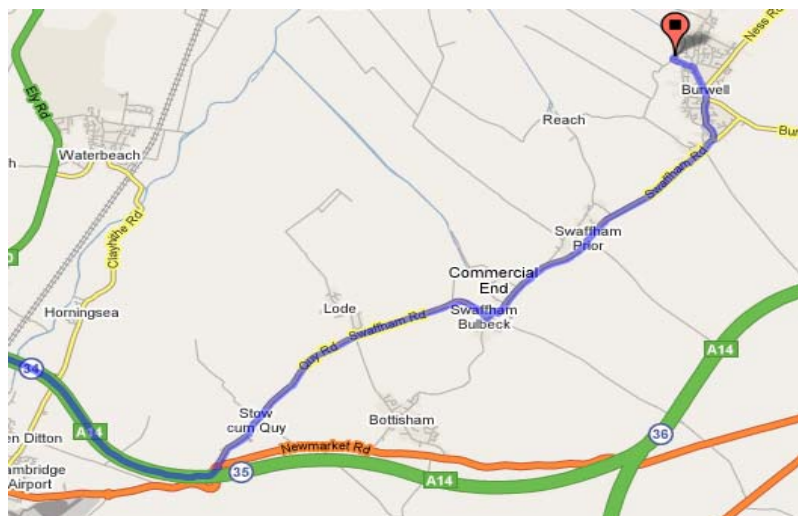

# GIRLS U10 2007/2008 AWAY GAME DIRECTIONS

## Directions to Burwell

Burwell School Field, Buntings Path, Burwell, CB25 0DX  
Burwell Manager – Mark 07847 551218  
Steve Purnell – 07964 496259

Take the A1(M) South, then take the A14 towards CAMBRIDGE. At the M11 interchange, continue on the A14 towards NEWMARKET

Follow the A14 to Junction 35, then leave on the slip road.

At the roundabout take the A1303/Newmarket Road and then bare left onto the B1102 Church Road.

Follow the B1102 into Burwell and keep left to stay on the B1102, then turn left onto The Causeway.

After a short distance turn right into Silver Street.

Then Take the first right into Buntings path and the school field is on the right hand side.