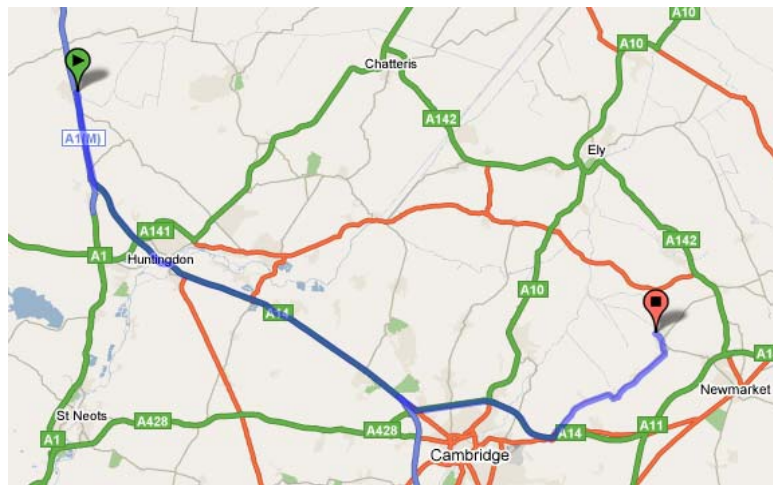

# GIRLS U10 2007/2008 AWAY GAME DIRECTIONS

## Directions to Burwell

Burwell School Field, Buntings Path, Burwell, CB25 0DX  
Burwell Manager – Mark 07847 551218  
Steve Purnell – 07964 496259

Take the A1(M) South, then take the A14 towards CAMBRIDGE. At the M11 interchange, continue on the A14 towards NEWMARKET

Follow the A14 to Junction 35, then leave on the slip road.

At the roundabout take the A1303/Newmarket Road and then bare left onto the B1102 Church Road.

Follow the B1102 into Burwell and keep left to stay on the B1102, then turn left onto The Causeway.

After a short distance turn right into Silver Street.

Then Take the first right into Buntings path and the school field is on the right hand side.