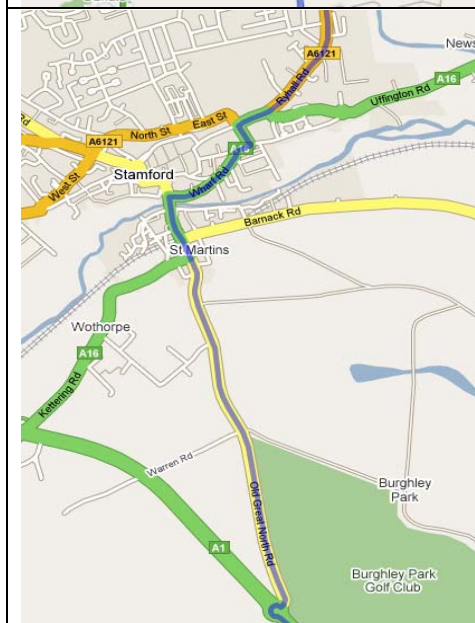

## Directions to Bourne Recreation Ground, Recreation Road, Bourne

Bourne Manager – Ian Bartrum 07840 186100

Steve Purnell – 07964 496259

**Take the A1(M) North, then head north on the A1 to Stamford.**

**At the Stamford roundabout take the second exit and follow the road into Stamford.**

Travel through Stamford and after the bridge take the turn right onto the A16, then follow the A16 through Stamford (a few twists and turns), until you reach the roundabout for the A6121.

Take the A6121 towards Bourne and continue to follow this road until you reach the A151 and the turn right onto the A151 (West Road).

Follow the A151 for around 1 mile until you reach a cross road, go straight over the cross roads and continue to follow the A151, then turn left into Nowells Lane, which turns into Recreation Road after around 100m.

The Recreation ground is then at the end of Recreation Road on the right.